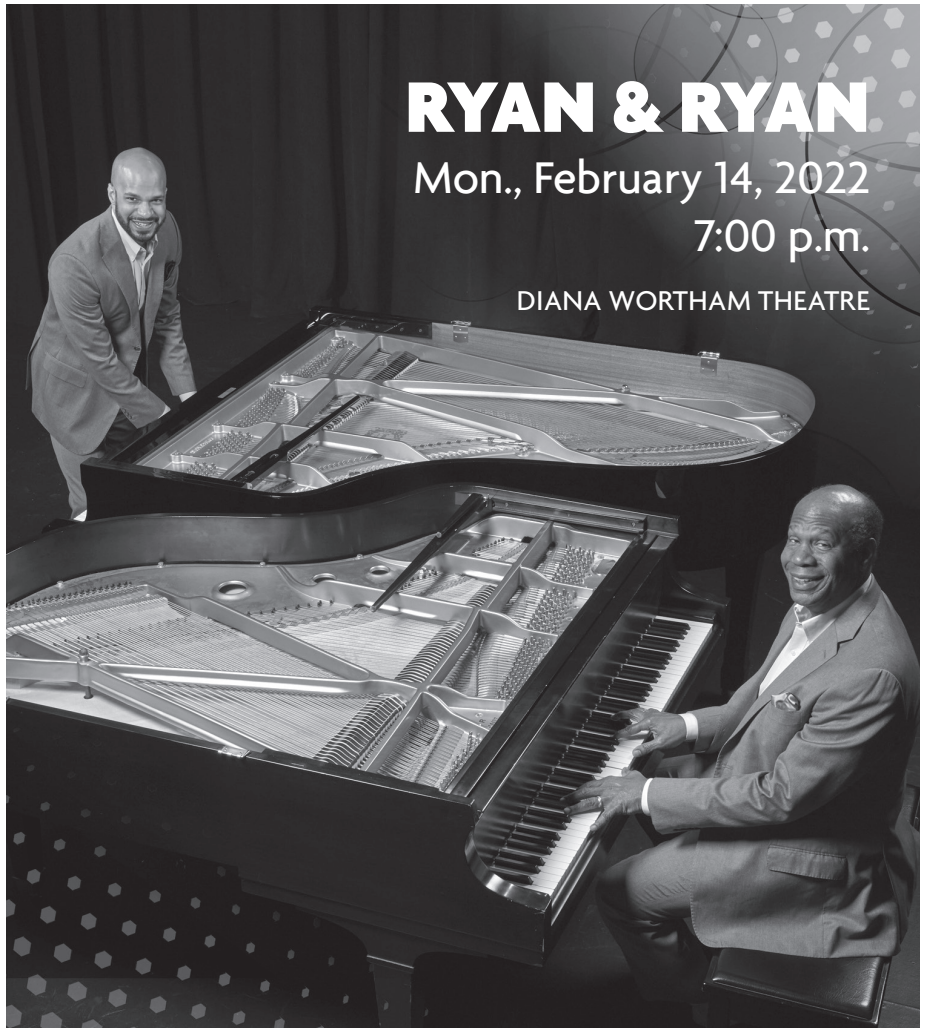

**WORTHAM CENTER FOR THE PERFORMING ARTS**  
2021/2022 SEASON

# RYAN & RYAN

Mon., February 14, 2022

7:00 p.m.

DIANA WORTHAM THEATRE

Sponsored by

Richard &  
Francee Healy

Nancy  
Houha

Henry  
LaBrun

Stephen &  
Barbara Lehrer

Hardy Holland &  
John Moody

Dianne & David  
Worley

**BLACKLEDGE  
FOUNDATION**

**Signarama**  
The way to grow your business.

**TRUIST**

Media Sponsors

THE LAUREL OF  
**ASHEVILLE**

## ***Kickin' the Clouds Away***

Ryan & Ryan

Wortham Center for the Performing Arts

Monday, February 14, 2022

Enjoy some of the world's best piano music in  
Ryan & Ryan's *Kickin' the Clouds Away* program.